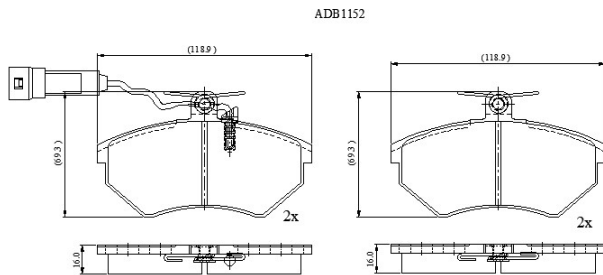

Make: VOLKSWAGEN

Model: Passat MkII / Santana Mk II

Part Number: ADB1152

Vehicle Manufacturing/Engine:

Specifications

Fitting Position	:	Front
Model Date	:	01/84-04/88
Or. Caliper	:	Lucas
WVA	:	20168
FMSI	:	

Length	:	118.9
Width	:	69.3
Thickness	:	16