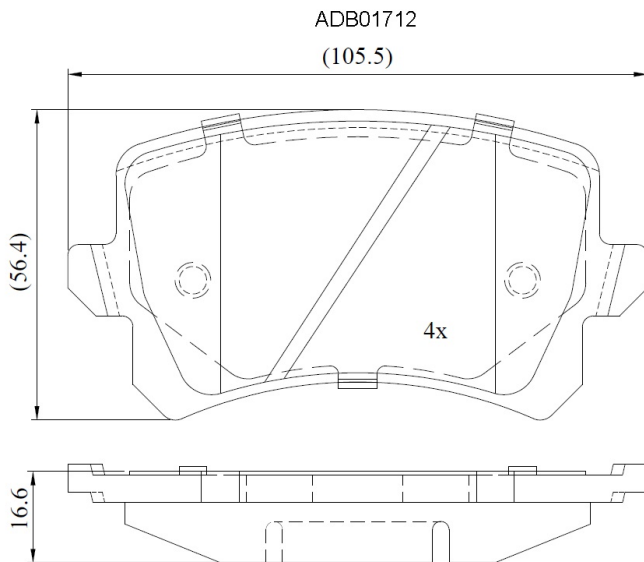

Make: VOLKSWAGEN

Model: Passat

Part Number: ADB01712

Vehicle Manufacturing/Engine:

Specifications

Fitting Position	:	Rear
Model Date	:	09/08-04/09

Or. Caliper	:	Lucas
WVA	:	24483
FMSI	:	
Length	:	105.5
Width	:	56.4
Thickness	:	16.6