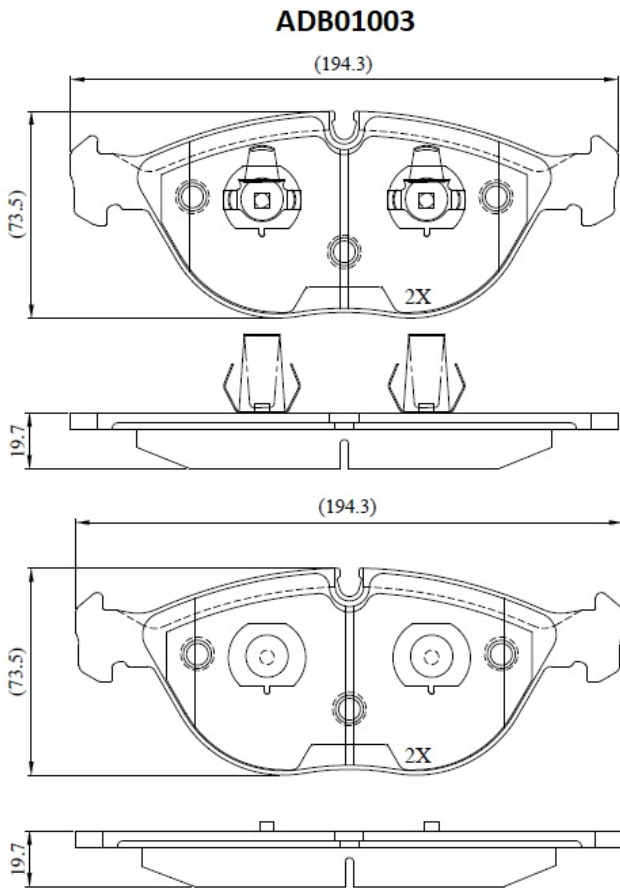

Make: VOLKSWAGEN

Model: Passat

Part Number: ADB01003

Vehicle Manufacturing/Engine:

Specifications

Fitting Position

:

Front

Model Date	:	01-04->
Or. Caliper	:	
WVA	:	21484, 21485
FMSI	:	
Length	:	194.5
Width	:	73.5
Thickness	:	20