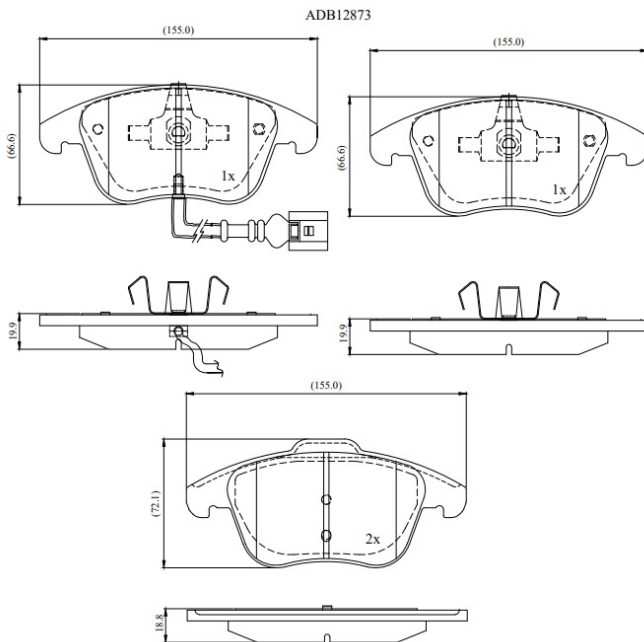

Make: VOLKSWAGEN

Model: Passat

Part Number: ADB12873

Vehicle Manufacturing/Engine:

Specifications

Fitting Position

:

Front

Model Date	:	Dec-13
Or. Caliper	:	
WVA	:	
FMSI	:	8486-D1375
Length	:	155
Width	:	66.6/72.1
Thickness	:	19.9/18.8