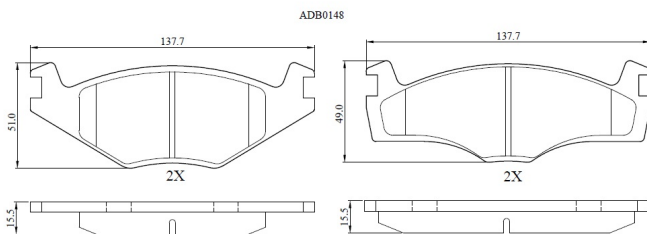

Make: VOLKSWAGEN

Model: Polo (90-94)

Part Number: ADB0148

Vehicle Manufacturing/Engine:

Specifications

Fitting Position	:	Front
Model Date	:	09/90-09/94
Or. Caliper	:	LW
WVA	:	20887
FMSI	:	
Length	:	137.7
Width	:	49.0/51.0

Thickness

:

15.5