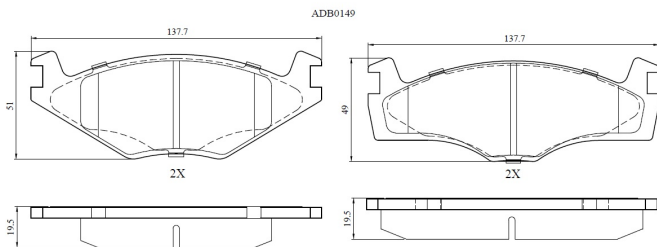

Make: VOLKSWAGEN

Model: Polo (90-94)

Part Number: ADB0149

Vehicle Manufacturing/Engine:

Specifications

Fitting Position	:	Front
Model Date	:	01/92-09/94
Or. Caliper	:	VW
WVA	:	20887
FMSI	:	
Length	:	137.7
Width	:	49.0/51.0

Thickness : 19.5