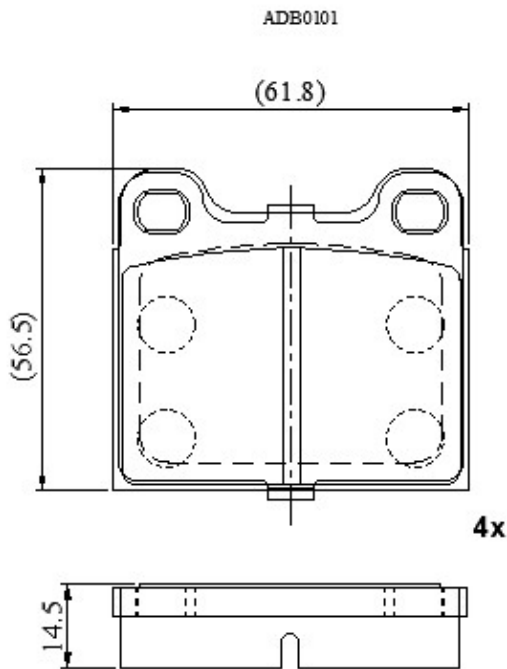

Make: VOLKSWAGEN

Model: Polo (->90)

Part Number: ADB0101

Vehicle Manufacturing/Engine:

Specifications

Fitting Position	:	Front
Model Date	:	01/76-01/85
Or. Caliper	:	Ate
WVA	:	20228
FMSI	:	
Length	:	61.8
Width	:	56.5
Thickness	:	15