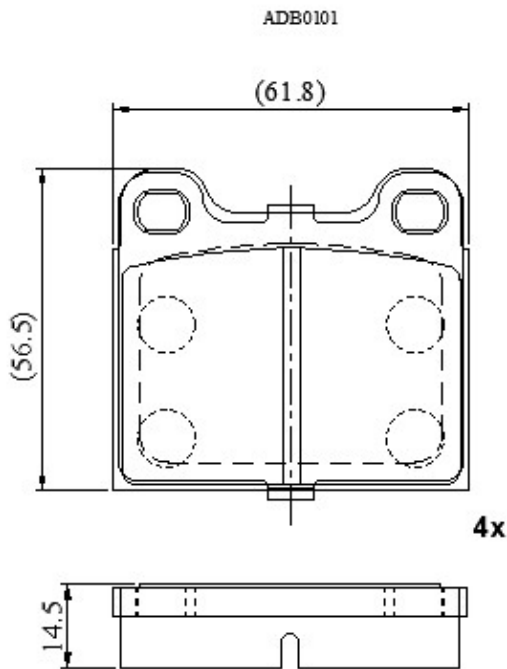

Make: VOLKSWAGEN

Model: Polo (->90)

Part Number: ADB0101

Vehicle Manufacturing/Engine:

Specifications

Fitting Position	:	Front
Model Date	:	01/81-01/85
Or. Caliper	:	Ate
WVA	:	20228
FMSI	:	
Length	:	61.8
Width	:	56.5
Thickness	:	15