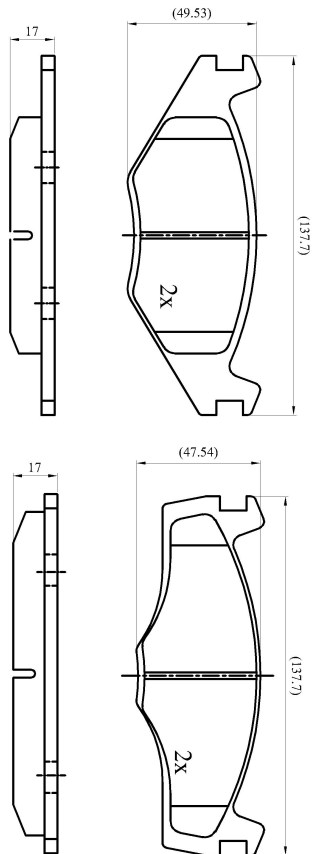

Make: VOLKSWAGEN

Model: Polo (94-02/00)

Part Number: ADB0703

Vehicle Manufacturing/Engine:

ADB0703

Specifications

Fitting Position	:	Front
Model Date	:	09/94-07/95
Or. Caliper	:	VW
WVA	:	20887
FMSI	:	
Length	:	137.7
Width	:	49.0/51.0
Thickness	:	17