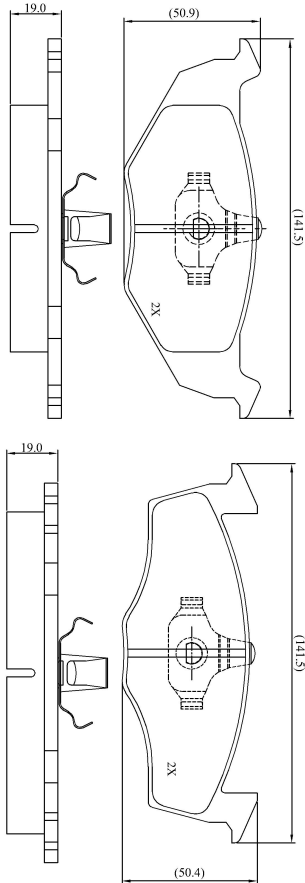

Make: VOLKSWAGEN

Model: Polo (94-02/00)

Part Number: ADB0706

Vehicle Manufacturing/Engine:

ADB0706

Specifications

Fitting Position	:	Front
Model Date	:	05/96-02/00
Or. Caliper	:	Ate/VW
WVA	:	21866
FMSI	:	
Length	:	141.5
Width	:	50.9/50.4
Thickness	:	19