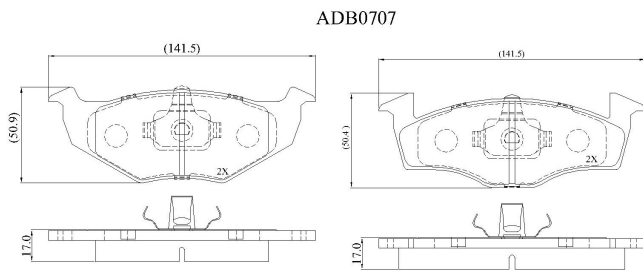

Make: VOLKSWAGEN

Model: Polo (94-02/00)

Part Number: ADB0707

Vehicle Manufacturing/Engine:

Specifications

Fitting Position	:	Front
Model Date	:	07/95-05/96
Or. Caliper	:	Ate/VW
WVA	:	21866
FMSI	:	

Length	:	141.5
Width	:	50.9/50.4
Thickness	:	17