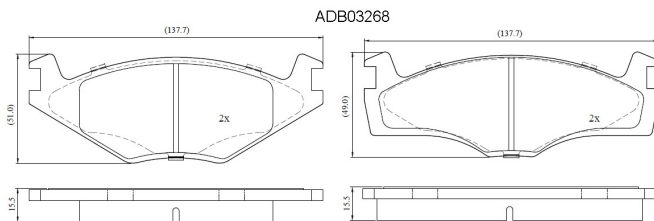

Make: VOLKSWAGEN

Model: POLO Coupe

Part Number: ADB03268

Vehicle Manufacturing/Engine:

Specifications

Fitting Position	:	Front
Model Date	:	1987-1990
Or. Caliper	:	
WVA	:	20887
FMSI	:	
Length	:	137.7
Width	:	51.0/49.0
Thickness	:	15.5