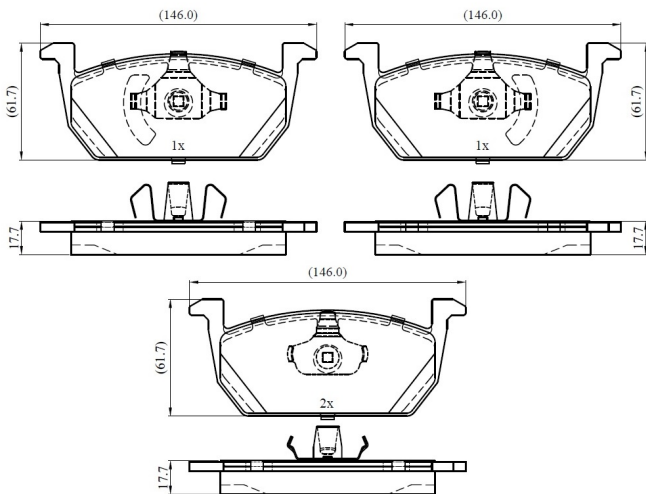

Make: VOLKSWAGEN

Model: POLO VI

Part Number: ADB03272

Vehicle Manufacturing/Engine:

ADB03272

Specifications

Fitting Position	:	Front
Model Date	:	2017-2021

Or. Caliper	:	
WVA	:	22631
FMSI	:	
Length	:	146
Width	:	61.7
Thickness	:	17.7