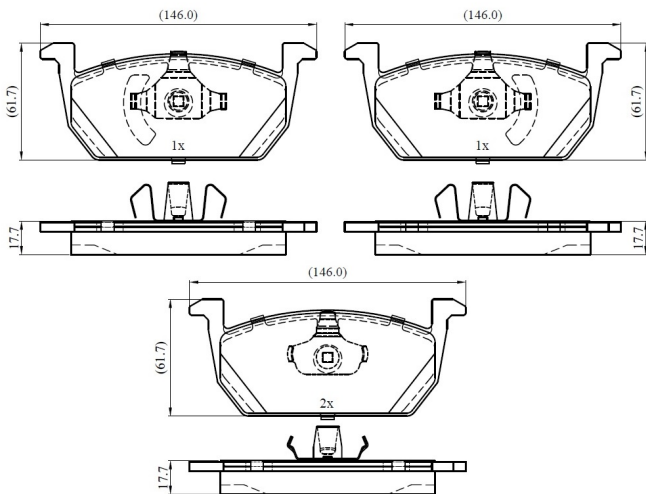

Make: VOLKSWAGEN

Model: POLO VI

Part Number: ADB03272

Vehicle Manufacturing/Engine:

ADB03272

Specifications

| | | |
|-------------------------|---|-------|
| Fitting Position | : | Front |
| Model Date | : | 2017- |

| | | |
|--------------------|---|-------|
| Or. Caliper | : | |
| WVA | : | 22631 |
| FMSI | : | |
| Length | : | 146 |
| Width | : | 61.7 |
| Thickness | : | 17.7 |