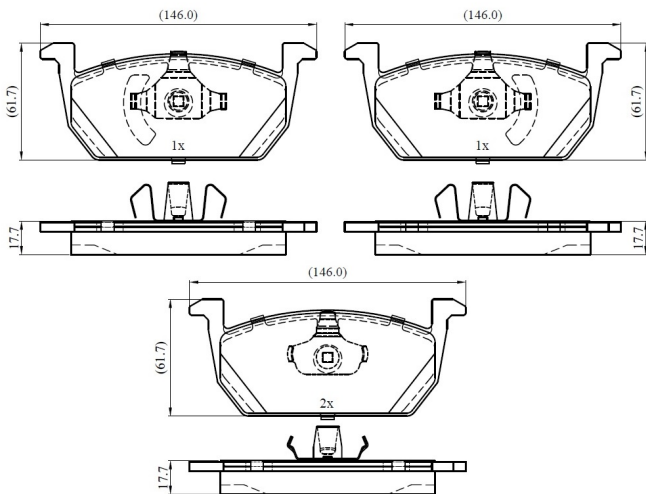

Make: VOLKSWAGEN

Model: POLO VI

Part Number: ADB03272

Vehicle Manufacturing/Engine:

ADB03272

Specifications

Fitting Position	:	Front
Model Date	:	2018-2021

Or. Caliper	:	
WVA	:	22631
FMSI	:	
Length	:	146
Width	:	61.7
Thickness	:	17.7