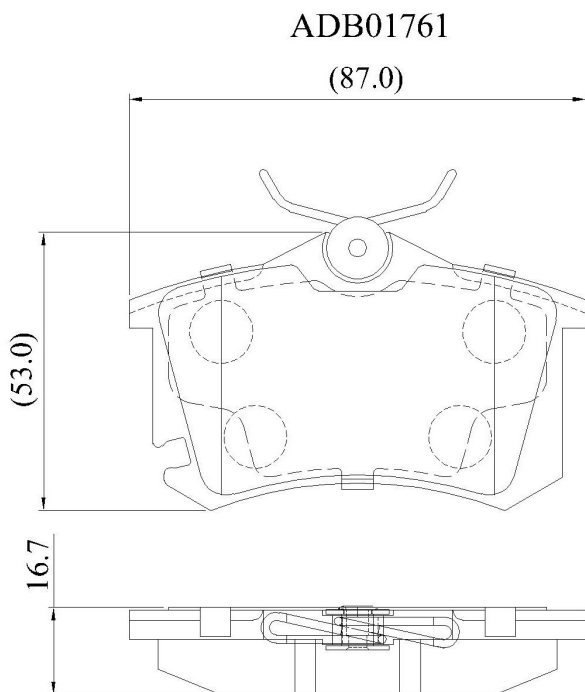

Make: VOLKSWAGEN

Model: Polo

Part Number: ADB01761

Vehicle Manufacturing/Engine:

Specifications

Fitting Position	:	Rear
Model Date	:	05/07->
Or. Caliper	:	Lucas
WVA	:	23554
FMSI	:	
Length	:	87
Width	:	53
Thickness	:	16.7