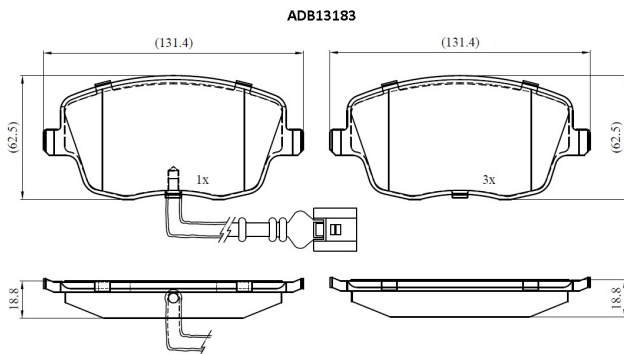

Make: VOLKSWAGEN

Model: Polo

Part Number: ADB13183

Vehicle Manufacturing/Engine:

Specifications

Fitting Position	:	Front
Model Date	:	2003-2009
Or. Caliper	:	
WVA	:	23581
FMSI	:	

Length	:	131.4
Width	:	62.5
Thickness	:	18.8