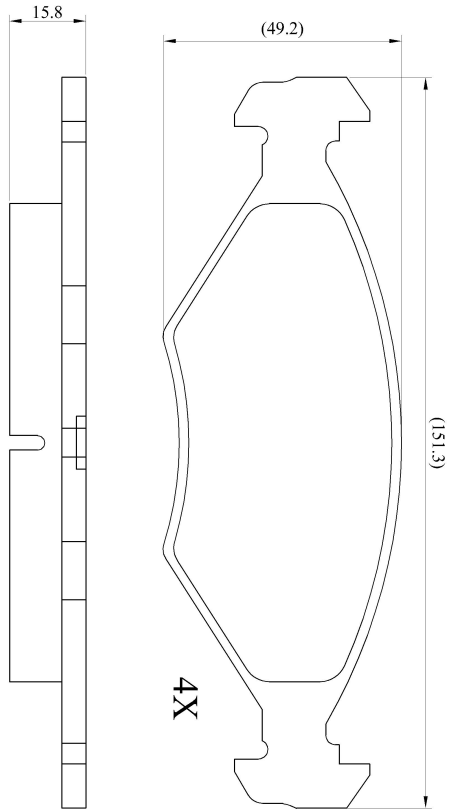

Make: VOLKSWAGEN

Model: Santana

Part Number: ADB0199

Vehicle Manufacturing/Engine:

ADB0199

Specifications

Fitting Position	:	Front
Model Date	:	11/88-02/94
Or. Caliper	:	
WVA	:	
FMSI	:	
Length	:	151.3
Width	:	49
Thickness	:	15.8