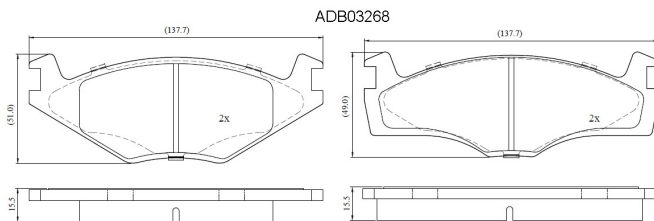

Make: VOLKSWAGEN

Model: Santana

Part Number: ADB03268

Vehicle Manufacturing/Engine:

Specifications

Fitting Position	:	Front
Model Date	:	1981-1983
Or. Caliper	:	
WVA	:	20887
FMSI	:	
Length	:	137.7
Width	:	51.0/49.0
Thickness	:	15.5