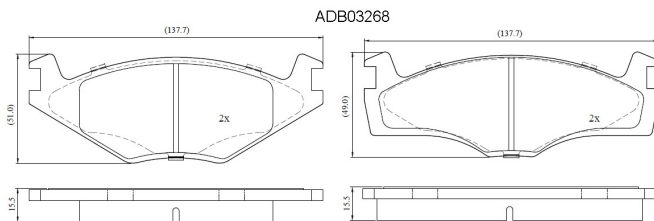

Make: VOLKSWAGEN

Model: Santana

Part Number: ADB03268

Vehicle Manufacturing/Engine:

Specifications

Fitting Position	:	Front
Model Date	:	1983-1984
Or. Caliper	:	
WVA	:	20887
FMSI	:	
Length	:	137.7
Width	:	51.0/49.0
Thickness	:	15.5