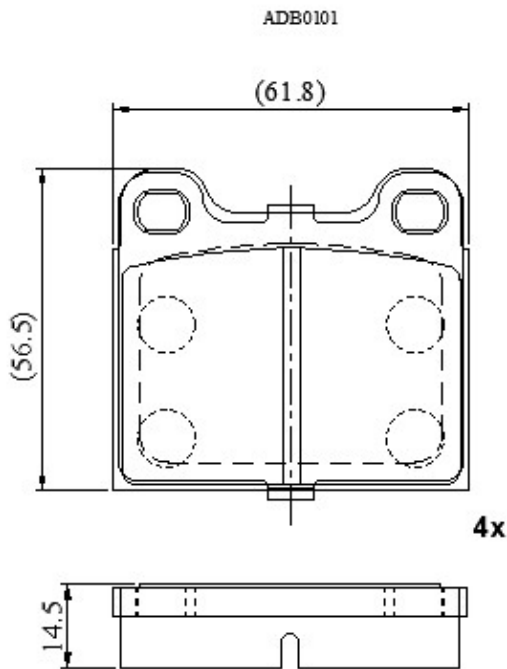

Make: VOLKSWAGEN

Model: SCIROCCO

Part Number: ADB0101

Vehicle Manufacturing/Engine:

Specifications

Fitting Position	:	Front
Model Date	:	08/79-07/84
Or. Caliper	:	Ate
WVA	:	20228
FMSI	:	
Length	:	61.8
Width	:	56.5
Thickness	:	15