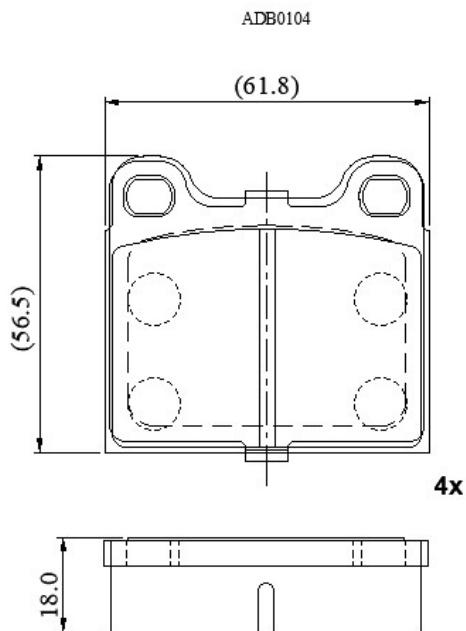

Make: VOLKSWAGEN

Model: SCIROCCO

Part Number: ADB0104

Vehicle Manufacturing/Engine:

Specifications

Fitting Position	:	Front
Model Date	:	01/74-01/78
Or. Caliper	:	Ate
WVA	:	20228
FMSI	:	
Length	:	61.8
Width	:	56.5
Thickness	:	18