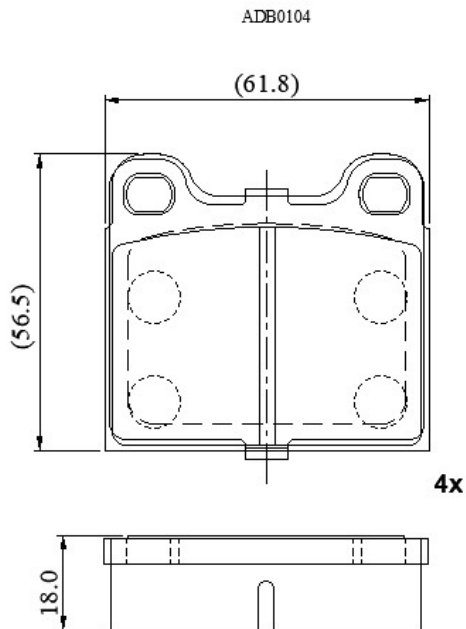

Make: VOLKSWAGEN

Model: SCIROCCO

Part Number: ADB0104

Vehicle Manufacturing/Engine:

Specifications

Fitting Position	:	Front
Model Date	:	01/74-01/78
Or. Caliper	:	Ate
WVA	:	20228
FMSI	:	
Length	:	61.8
Width	:	56.5
Thickness	:	18