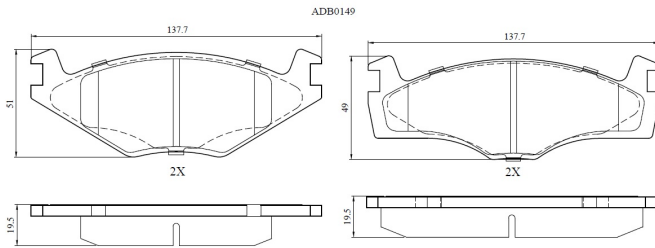

Make: VOLKSWAGEN

Model: SCIROCCO

Part Number: ADB0149

Vehicle Manufacturing/Engine:

Specifications

Fitting Position	:	Front
Model Date	:	07/83-01/91
Or. Caliper	:	LW 2
WVA	:	20887
FMSI	:	
Length	:	137.7
Width	:	49.0/51.0

Thickness : 19.5