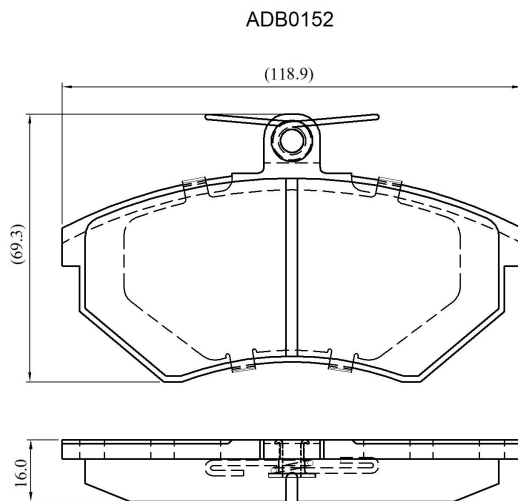

Make: VOLKSWAGEN

Model: SCIROCCO

Part Number: ADB0152

Vehicle Manufacturing/Engine:

Specifications

Fitting Position	:	Front
Model Date	:	07/87-07/92
Or. Caliper	:	Lucas

WVA	:	20168
FMSI	:	
Length	:	118.9
Width	:	69.3
Thickness	:	16