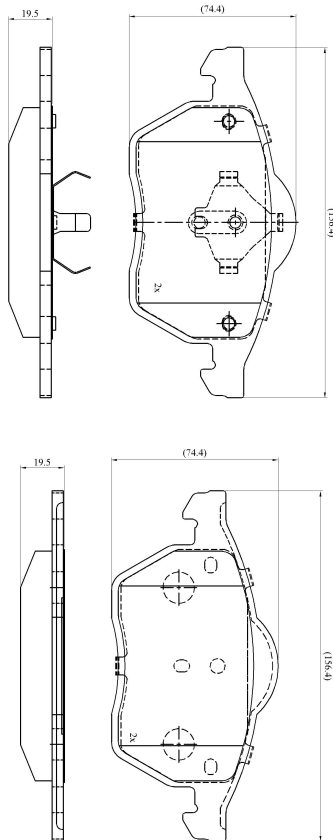

Make: VOLKSWAGEN

Model: Sharan

Part Number: ADB0715

Vehicle Manufacturing/Engine:

ADB0715

Specifications

Fitting Position	:	Front
Model Date	:	05/98-05/00
Or. Caliper	:	Ate
WVA	:	21848
FMSI	:	
Length	:	156.4
Width	:	74.4/74.5
Thickness	:	19.5