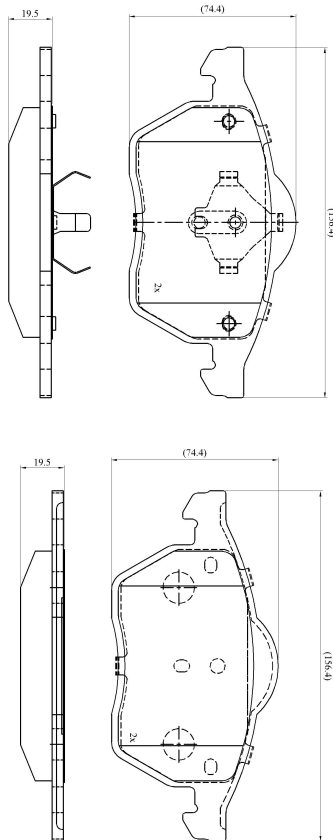

Make: VOLKSWAGEN

Model: Sharan

Part Number: ADB0715

Vehicle Manufacturing/Engine:

ADB0715

Specifications

Fitting Position	:	Front
Model Date	:	01/94-05/00
Or. Caliper	:	Ate
WVA	:	21848
FMSI	:	
Length	:	156.4
Width	:	74.4/74.5
Thickness	:	19.5