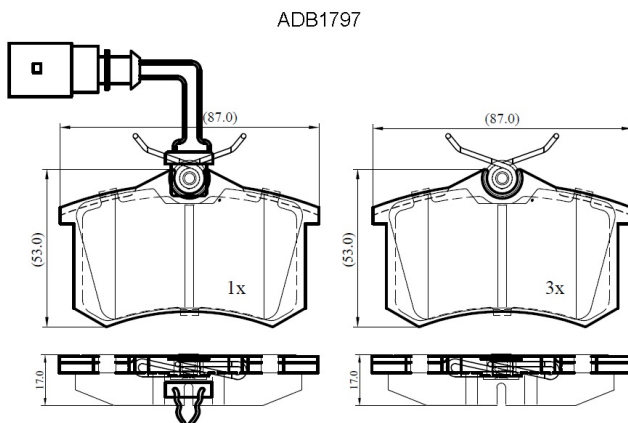

Make: VOLKSWAGEN

Model: Sharan

Part Number: ADB1797

Vehicle Manufacturing/Engine:

Specifications

Fitting Position	:	Rear
Model Date	:	05/00->
Or. Caliper	:	Lucas
WVA	:	2,09,61,23,554

FMSI	:	
Length	:	87
Width	:	53
Thickness	:	17