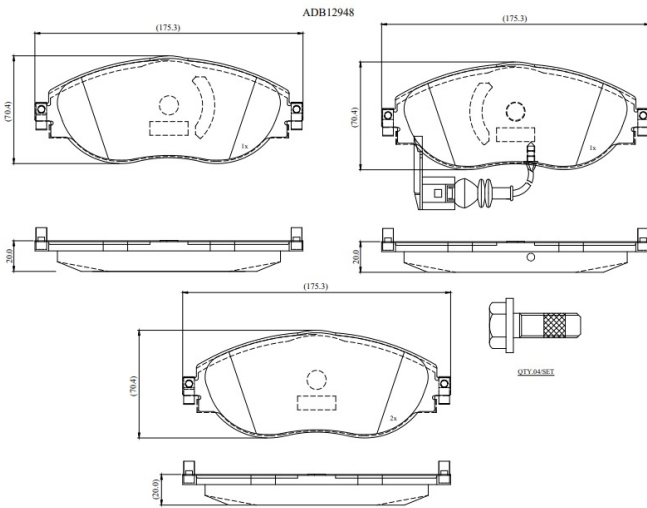

Make: VOLKSWAGEN

Model: Sharan

Part Number: ADB12948

Vehicle Manufacturing/Engine:

Specifications

Fitting Position	:	Front
Model Date	:	2015-
Or. Caliper	:	

WVA	:	24738
FMSI	:	
Length	:	
Width	:	
Thickness	:	