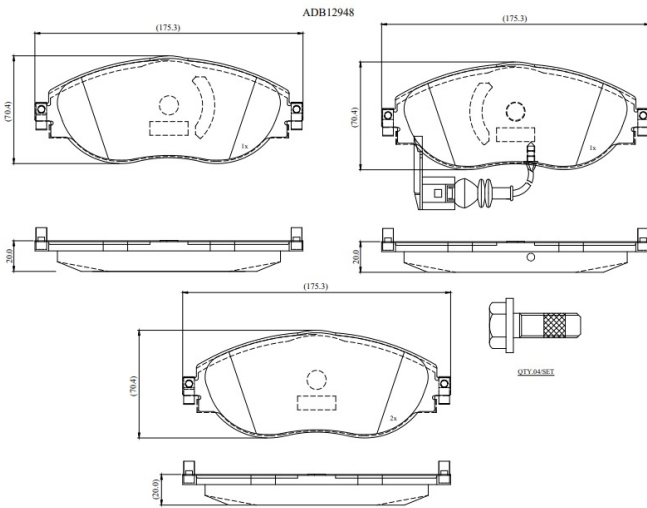

Make: VOLKSWAGEN

Model: Sharan

Part Number: ADB12948

Vehicle Manufacturing/Engine:

Specifications

Fitting Position	:	Front
Model Date	:	2010-2015
Or. Caliper	:	

WVA	:	24738
FMSI	:	
Length	:	
Width	:	
Thickness	:	