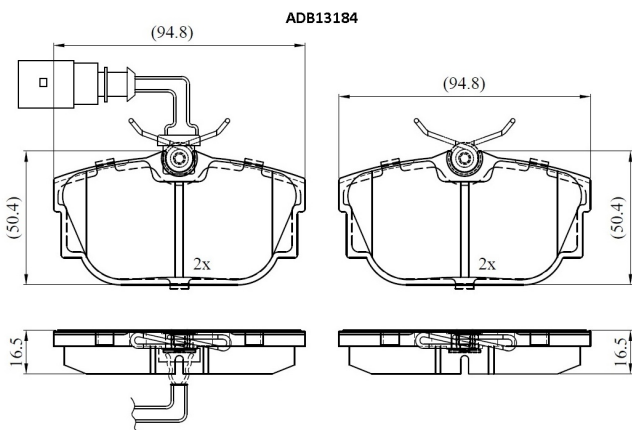

Make: VOLKSWAGEN

Model: Sharan

Part Number: ADB13184

Vehicle Manufacturing/Engine:

Specifications

Fitting Position	:	Rear
Model Date	:	1997-2010
Or. Caliper	:	
WVA	:	23446

FMSI	:	
Length	:	94.8
Width	:	50.4
Thickness	:	16.5