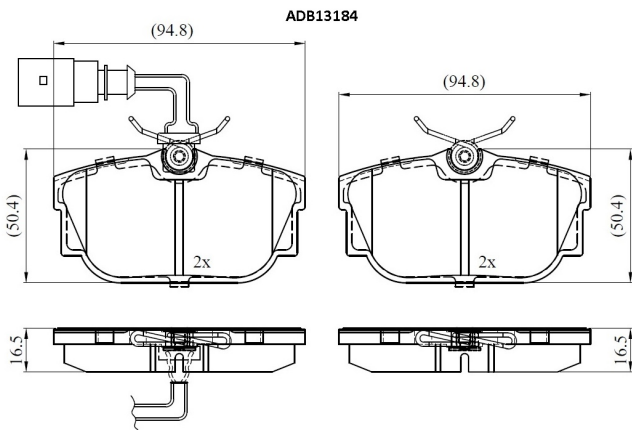

Make: VOLKSWAGEN

Model: Sharan

Part Number: ADB13184

Vehicle Manufacturing/Engine:

Specifications

Fitting Position	:	Rear
Model Date	:	2000-2010
Or. Caliper	:	
WVA	:	23446

FMSI	:	
Length	:	94.8
Width	:	50.4
Thickness	:	16.5