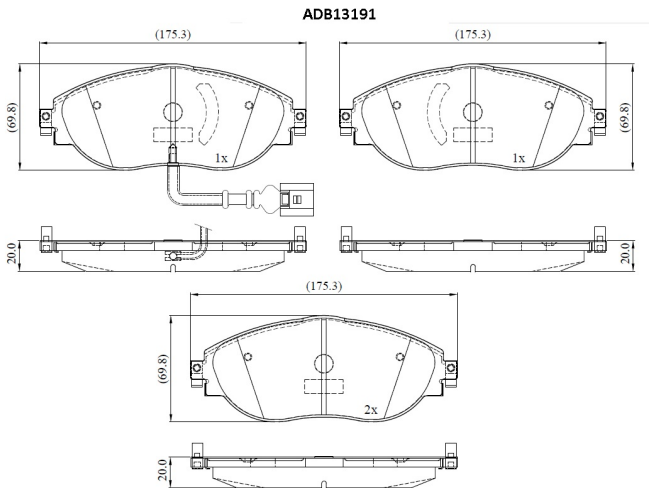

Make: VOLKSWAGEN

Model: Sharan

Part Number: ADB13191

Vehicle Manufacturing/Engine:

Specifications

Fitting Position	:	Front
Model Date	:	2015-
Or. Caliper	:	

WVA	:	24738
FMSI	:	
Length	:	175.3
Width	:	69.8
Thickness	:	20