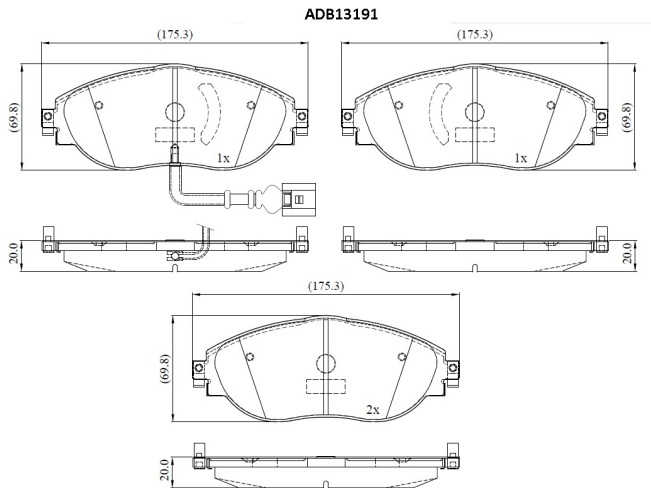

Make: VOLKSWAGEN

Model: Sharan

Part Number: ADB13191

Vehicle Manufacturing/Engine:

Specifications

Fitting Position	:	Front
Model Date	:	2010-
Or. Caliper	:	

WVA	:	24738
FMSI	:	
Length	:	175.3
Width	:	69.8
Thickness	:	20