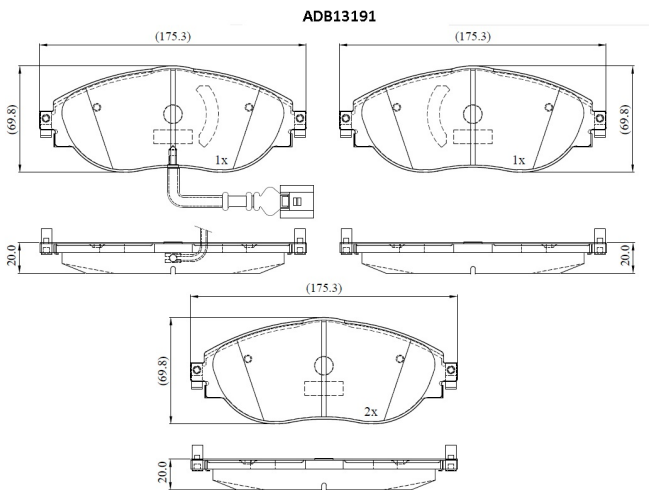

Make: VOLKSWAGEN

Model: Sharan

Part Number: ADB13191

Vehicle Manufacturing/Engine:

Specifications

Fitting Position	:	Front
Model Date	:	2016-
Or. Caliper	:	

WVA	:	24738
FMSI	:	
Length	:	175.3
Width	:	69.8
Thickness	:	20