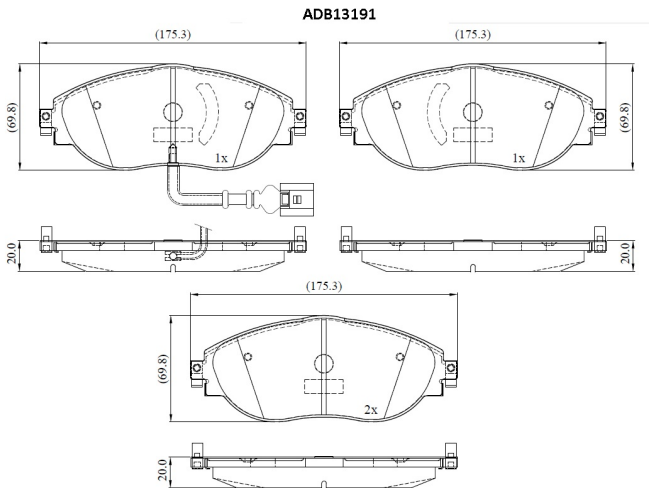

Make: VOLKSWAGEN

Model: Sharan

Part Number: ADB13191

Vehicle Manufacturing/Engine:

Specifications

Fitting Position	:	Front
Model Date	:	2010-2015
Or. Caliper	:	

WVA	:	24738
FMSI	:	
Length	:	175.3
Width	:	69.8
Thickness	:	20