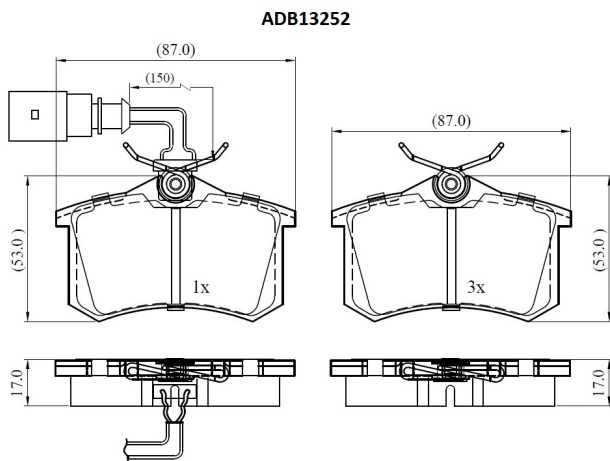

Make: VOLKSWAGEN

Model: Sharan

Part Number: ADB13252

Vehicle Manufacturing/Engine:

Specifications

Fitting Position	:	Rear
Model Date	:	1997-2010
Or. Caliper	:	

WVA	:	23554
FMSI	:	
Length	:	87
Width	:	53
Thickness	:	17