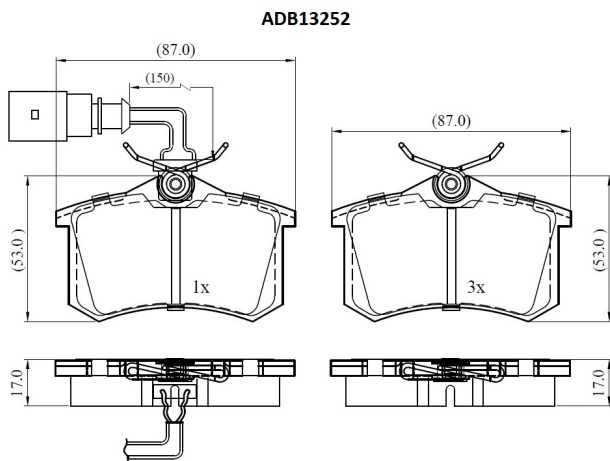

Make: VOLKSWAGEN

Model: Sharan

Part Number: ADB13252

Vehicle Manufacturing/Engine:

Specifications

Fitting Position	:	Rear
Model Date	:	1995-2010
Or. Caliper	:	

WVA	:	23554
FMSI	:	
Length	:	87
Width	:	53
Thickness	:	17