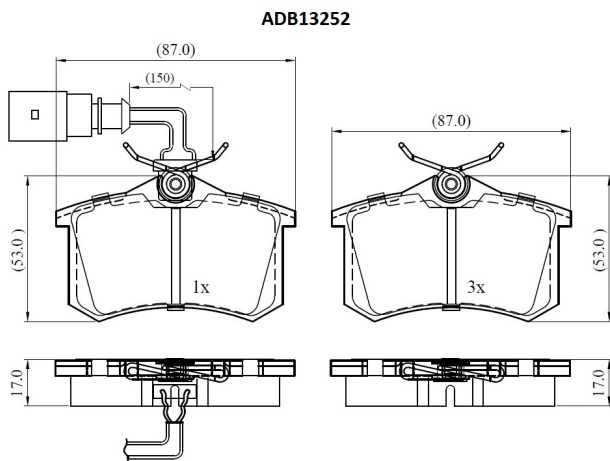

Make: VOLKSWAGEN

Model: Sharan

Part Number: ADB13252

Vehicle Manufacturing/Engine:

Specifications

Fitting Position	:	Rear
Model Date	:	2006-2010
Or. Caliper	:	

WVA	:	23554
FMSI	:	
Length	:	87
Width	:	53
Thickness	:	17