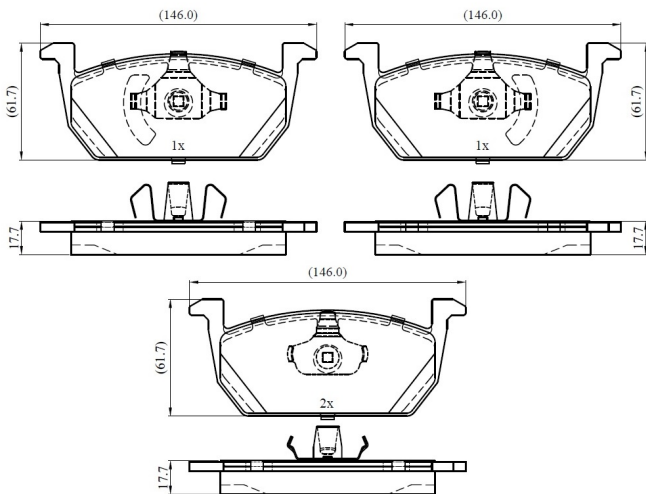

Make: VOLKSWAGEN

Model: T-CROSS

Part Number: ADB03272

Vehicle Manufacturing/Engine:

ADB03272

Specifications

Fitting Position	:	Front
Model Date	:	2020-

Or. Caliper	:	
WVA	:	22631
FMSI	:	
Length	:	146
Width	:	61.7
Thickness	:	17.7