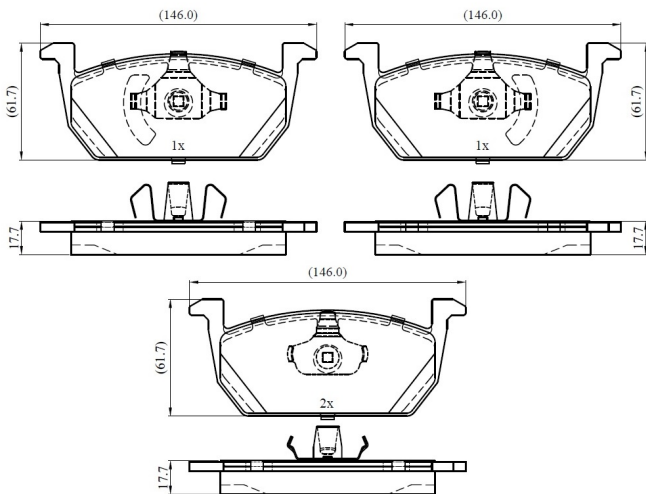

Make: VOLKSWAGEN

Model: T-CROSS

Part Number: ADB03272

Vehicle Manufacturing/Engine:

ADB03272

Specifications

Fitting Position	:	Front
Model Date	:	2018-

Or. Caliper	:	
WVA	:	22631
FMSI	:	
Length	:	146
Width	:	61.7
Thickness	:	17.7