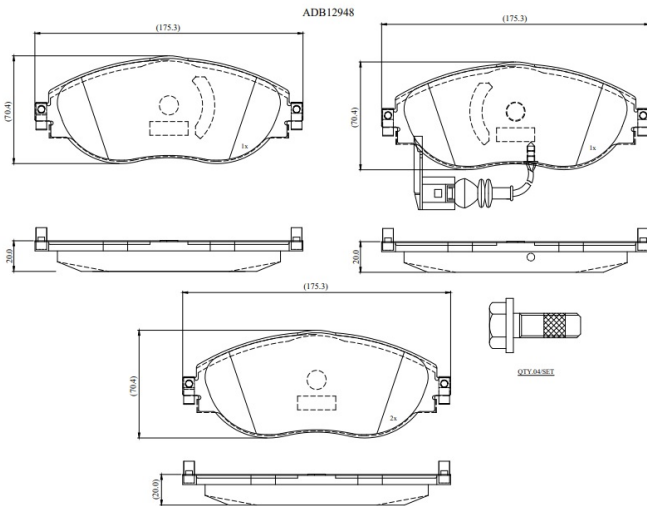

Make: VOLKSWAGEN

Model: T-ROC

Part Number: ADB12948

Vehicle Manufacturing/Engine:

Specifications

Fitting Position	:	Front
Model Date	:	2020-
Or. Caliper	:	

WVA	:	24738
FMSI	:	
Length	:	
Width	:	
Thickness	:	