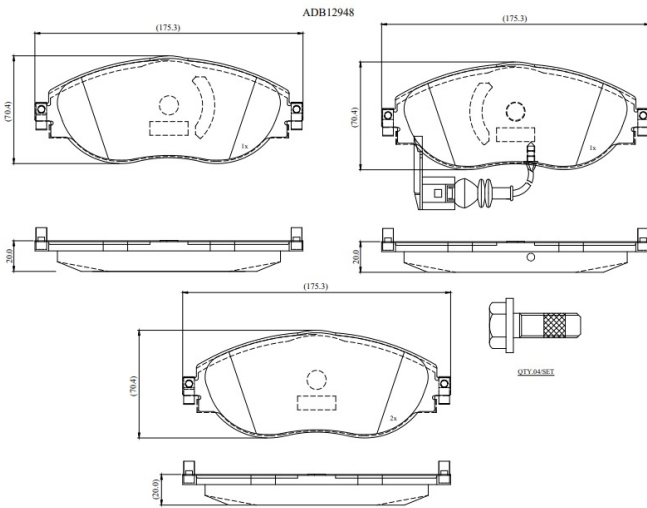

Make: VOLKSWAGEN

Model: T-ROC

Part Number: ADB12948

Vehicle Manufacturing/Engine:

Specifications

Fitting Position	:	Front
Model Date	:	2017-
Or. Caliper	:	

WVA	:	24738
FMSI	:	
Length	:	
Width	:	
Thickness	:	