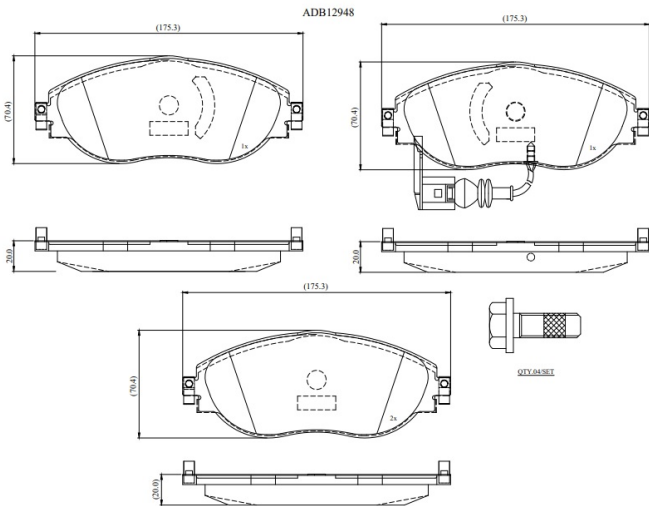

Make: VOLKSWAGEN

Model: T-ROC

Part Number: ADB12948

Vehicle Manufacturing/Engine:

Specifications

Fitting Position	:	Front
Model Date	:	2018-2021
Or. Caliper	:	

WVA	:	24738
FMSI	:	
Length	:	
Width	:	
Thickness	:	