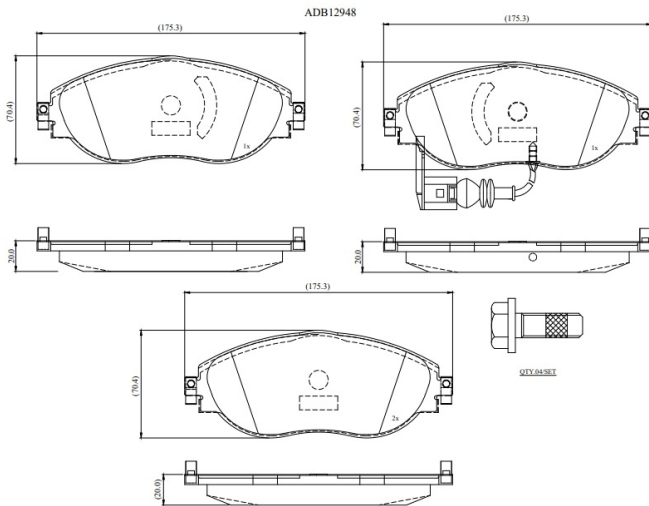

Make: VOLKSWAGEN

Model: T-ROC

Part Number: ADB12948

Vehicle Manufacturing/Engine:

Specifications

| | | |
|-------------------------|---|-------|
| Fitting Position | : | Front |
| Model Date | : | 2019- |
| Or. Caliper | : | |

| | | |
|------------------|---|-------|
| WVA | : | 24738 |
| FMSI | : | |
| Length | : | |
| Width | : | |
| Thickness | : | |