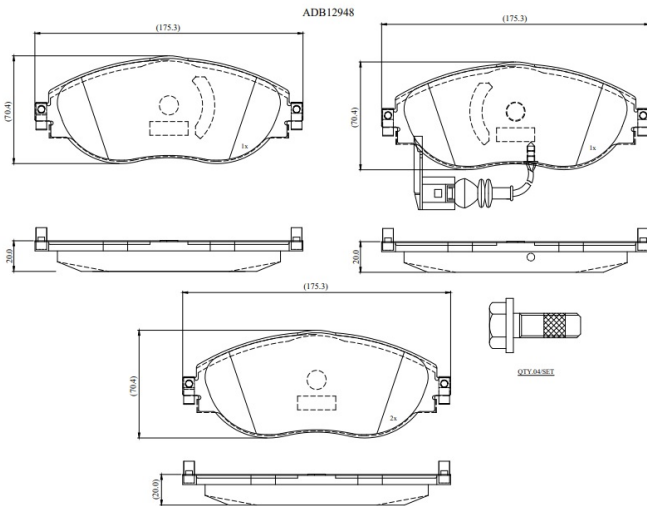

Make: VOLKSWAGEN

Model: T-ROC

Part Number: ADB12948

Vehicle Manufacturing/Engine:

Specifications

Fitting Position	:	Front
Model Date	:	2018-
Or. Caliper	:	

WVA	:	24738
FMSI	:	
Length	:	
Width	:	
Thickness	:	