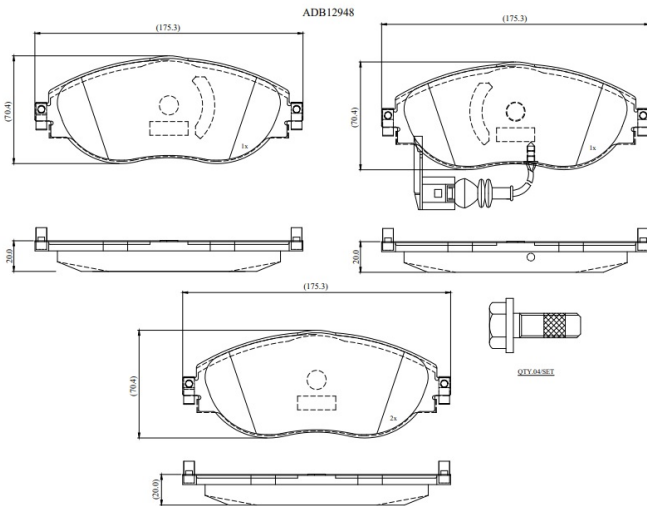

Make: VOLKSWAGEN

Model: T-ROC

Part Number: ADB12948

Vehicle Manufacturing/Engine:

Specifications

Fitting Position	:	Front
Model Date	:	2017-
Or. Caliper	:	

WVA	:	24738
FMSI	:	
Length	:	
Width	:	
Thickness	:	