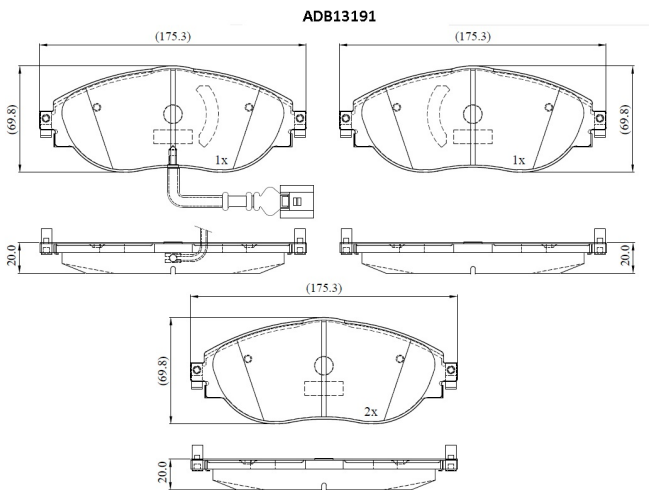

Make: VOLKSWAGEN

Model: T-ROC

Part Number: ADB13191

Vehicle Manufacturing/Engine:

Specifications

Fitting Position	:	Front
Model Date	:	2018-2019
Or. Caliper	:	

WVA	:	24738
FMSI	:	
Length	:	175.3
Width	:	69.8
Thickness	:	20