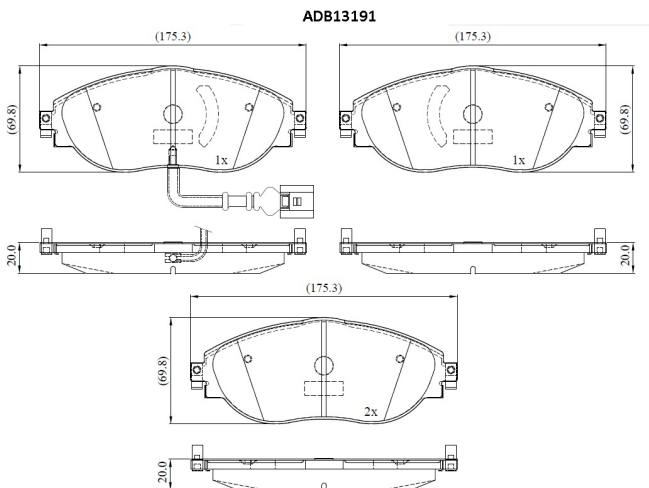

Make: VOLKSWAGEN

Model: T-ROC

Part Number: ADB13191

Vehicle Manufacturing/Engine:

Specifications

Fitting Position	:	Front
Model Date	:	2018-
Or. Caliper	:	

WVA	:	24738
FMSI	:	
Length	:	175.3
Width	:	69.8
Thickness	:	20