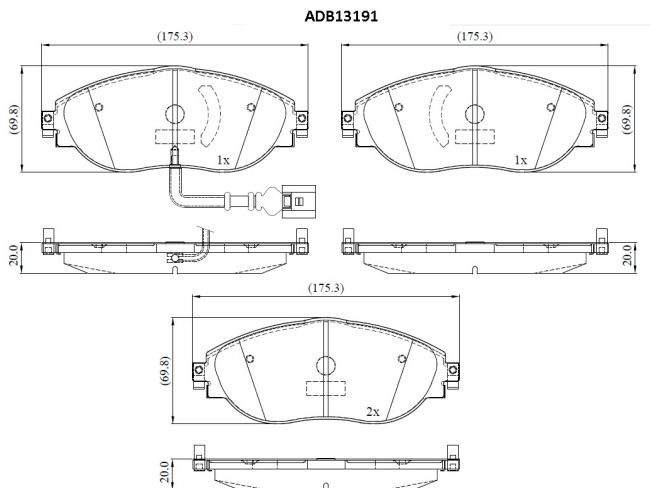

Make: VOLKSWAGEN

Model: T-ROC

Part Number: ADB13191

Vehicle Manufacturing/Engine:

Specifications

Fitting Position	:	Front
Model Date	:	2019-2021
Or. Caliper	:	

WVA	:	24738
FMSI	:	
Length	:	175.3
Width	:	69.8
Thickness	:	20